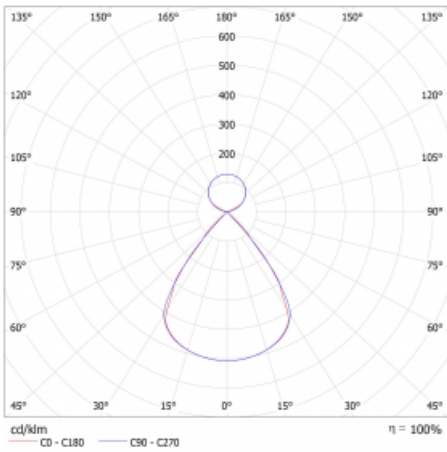

Type of installation	Suspended
Light distribution	Direct-indirect clear plexi
Luminaire shape	Linear
Colour of the luminaires	Black
Material	Aluminium
Lifetime	L80/B20 50 000 hours
Warranty	60 months
Description of luminaires	Luminaire suspended
Dimensions	842 mm × 47 mm × 69 mm
Light source	LED MODUL
Type of optical system	Plastic louvre low UGR
Luminous flux	2330 lm ± 10 %
Colour Temperature	3000 K warm white
Luminous efficacy	145 lm/W
MacAdam Light source	3
Colour rendering index	80
UGR max. X=4H Y=8H, ρ=70,50,20	12.4

Technical drawing

Luminaire power input 16.1 W \pm 10 %

Connection of the luminaires Electronic ballast non-dimmable

Electrical voltage 220-240V

Frequency 50/60Hz

⊕ CE IP 20

Curve

Downloads