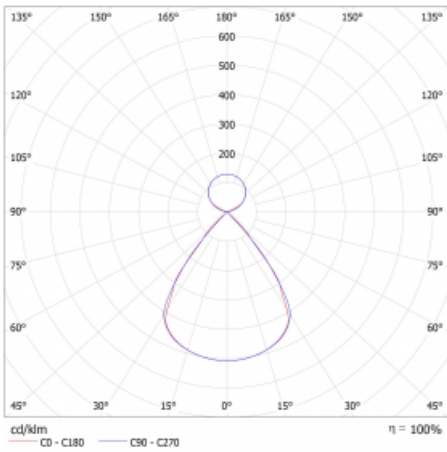

Type of installation	Suspended
Light distribution	Direct-indirect clear plexi
Luminaire shape	Linear
Colour of the luminaires	Silver
Material	Aluminium
Lifetime	L80/B20 50 000 hours
Warranty	60 months
Description of luminaires	Luminaire suspended
item description	D/I - 66/34
Dimensions	561 mm × 47 mm × 69 mm
Light source	LED MODUL
Type of optical system	Plastic louvre low UGR
Luminous flux	3440 lm ± 10 %
Colour Temperature	4000 K cool white
Luminous efficacy	143 lm/W
MacAdam Light source	3
Colour rendering index	80
UGR max. X=4H Y=8H, $\rho=70,50,20$	16.1

## Technical drawing

Luminaire power input 24.1 W  $\pm$  10 %

Connection of the luminaires Electronic ballast non-dimmable

Electrical voltage 220-240V

Frequency 50/60Hz

⊕ CE IP 20

## Curve