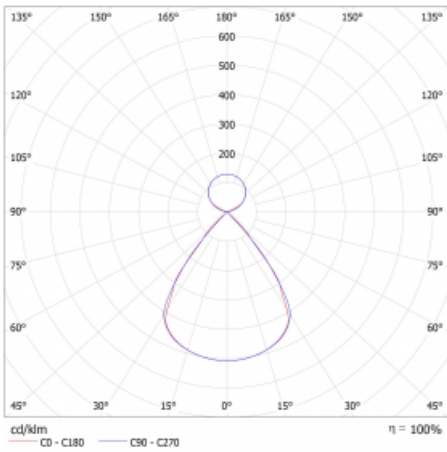

Type of installation	Suspended
Light distribution	Direct-indirect clear plexi
Luminaire shape	Linear
Colour of the luminaires	Black
Material	Aluminium
Lifetime	L80/B20 50 000 hours
Warranty	60 months
Description of luminaires	Luminaire suspended
item description	D/I - 66/34
Dimensions	561 mm × 47 mm × 69 mm
Light source	LED MODUL
Type of optical system	Plastic louvre low UGR
Luminous flux	3440 lm ± 10 %
Colour Temperature	4000 K cool white
Luminous efficacy	143 lm/W
MacAdam Light source	3
Colour rendering index	80
UGR max. X=4H Y=8H, $\rho=70,50,20$	16.1

## Technical drawing

Luminaire power input 24.1 W  $\pm$  10 %

Connection of the luminaires Electronic ballast non-dimmable

Electrical voltage 220-240V

Frequency 50/60Hz

⊕ CE IP 20

## Curve