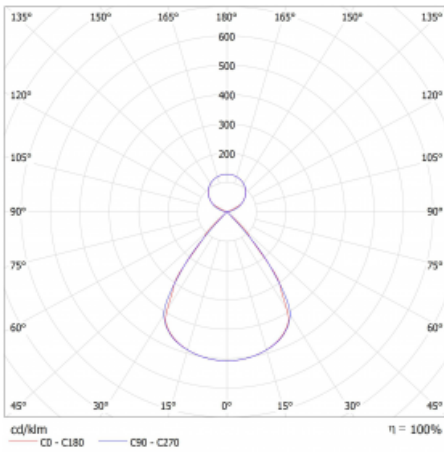

Luminaire

Lina45-S

145S-5C1Z-10GHE/830, B

EPD®

Imagine a linear luminaire that can satisfy all your needs: it meets UGR, has high efficiency and you can build it to your specifications. And it looks great too. The Lina45-S offers opal, microprism and optical grille variants, so it can easily meet both UGR under 19 at 4300 lm luminous flux. It is a great solution for visually demanding spaces, as it even meets UGR under 16 in some variants. In addition, you can complement the modular luminaire with a Vali55 relay module, a Rundo circular luminaire or 2 - 3 CUBE reflectors. The indirect lighting component is provided by a clear plexiglass module or a batwing diffuser, which creates a more even illumination of the ceiling. A welcome feature is also the possibility of a curtain at the joint of the profiles, which are also fitted with caps to prevent even minimal draughts. The individual segments are easily connected using connectors and plugged into 230 V.

Type of installation	Suspended
Light distribution	Direct-indirect clear plexi
Luminaire shape	Linear
Colour of the luminaires	Black
Material	Aluminium
Lifetime	L80/B20 50 000 hours
Warranty	5 years
Description of luminaires	Luminaire suspended
item description	D/I - 66/34
Dimensions	561 mm × 47 mm × 69 mm
Light source	LED MODUL
Type of optical system	Plastic louvre low UGR
Luminous flux*	3300 lm
Colour Temperature	3000 K warm white
Luminous efficacy	137 lm/W
MacAdam Light source	3
Colour rendering index	80
UGR max. X=4H Y=8H, $\rho=70,50,20$	16

Technical drawing

Luminaire power input* 24.1 W

Connection of the luminaires ON/OFF

Electrical voltage 220-240V

Frequency 50/60Hz

⊕ CE IP 20

*±10 %

Curve