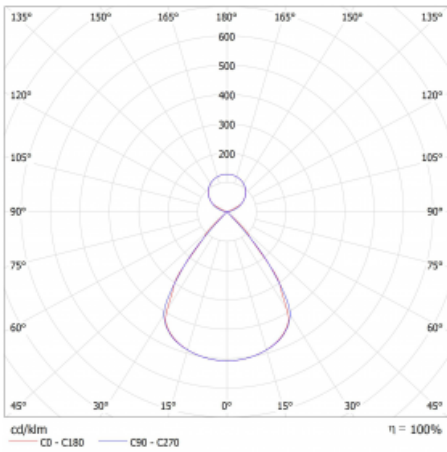

Type of installation	Suspended
Light distribution	Direct-indirect clear plexi
Luminaire shape	Linear
Colour of the luminaires	Black
Material	Aluminium
Lifetime	L80/B20 50 000 hours
Warranty	60 months
Description of luminaires	Luminaire suspended
item description	D/I - 66/34
Dimensions	561 mm × 47 mm × 69 mm
Light source	LED MODUL
Type of optical system	Plastic louvre low UGR
Luminous flux	3300 lm ± 10 %
Colour Temperature	3000 K warm white
Luminous efficacy	137 lm/W
MacAdam Light source	3
Colour rendering index	80
UGR max. X=4H Y=8H, $\rho=70,50,20$	16

Technical drawing

Luminaire power input 24.1 W \pm 10 %

Connection of the luminaires Electronic ballast non-dimmable

Electrical voltage 220-240V

Frequency 50/60Hz

⊕ CE IP 20

Curve

Downloads