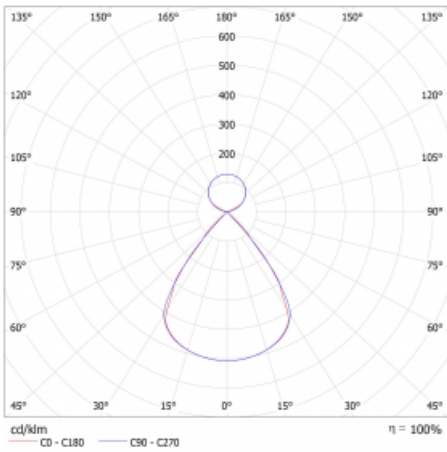

Type of installation	Suspended
Light distribution	Direct-indirect clear plexi
Luminaire shape	Linear
Colour of the luminaires	White
Material	Aluminium
Lifetime	L80/B20 50 000 hours
Warranty	60 months
Description of luminaires	Luminaire suspended
item description	D/I - 66/34
Dimensions	561 mm × 47 mm × 69 mm
Light source	LED MODUL
Type of optical system	Plastic louvre low UGR
Luminous flux	3440 lm ± 10 %
Colour Temperature	4000 K cool white
Luminous efficacy	143 lm/W
MacAdam Light source	3
Colour rendering index	80
UGR max. X=4H Y=8H, $\rho=70,50,20$	16.1

## Technical drawing

Luminaire power input 24.1 W  $\pm$  10 %

Connection of the luminaires DALI dimmable

Electrical voltage 220-240V

Frequency 50/60Hz

⊕ CE IP 20

## Curve