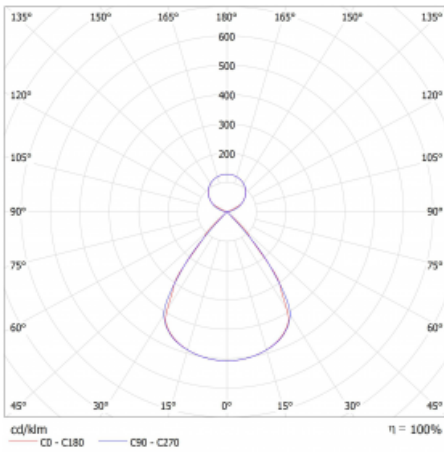

Type of installation	Suspended
Light distribution	Direct-indirect clear plexi
Luminaire shape	Linear
Colour of the luminaires	Silver
Material	Aluminium
Lifetime	L80/B20 50 000 hours
Warranty	60 months
Description of luminaires	Luminaire suspended
item description	D/I - 66/34
Dimensions	561 mm × 47 mm × 69 mm
Light source	LED MODUL
Type of optical system	Plastic louvre low UGR
Luminous flux	3300 lm ± 10 %
Colour Temperature	3000 K warm white
Luminous efficacy	137 lm/W
MacAdam Light source	3
Colour rendering index	80
UGR max. X=4H Y=8H, $\rho=70,50,20$	16

## Technical drawing

Luminaire power input 24.1 W  $\pm$  10 %

Connection of the luminaires DALI dimmable

Electrical voltage 220-240V

Frequency 50/60Hz

⊕ CE IP 20

## Curve