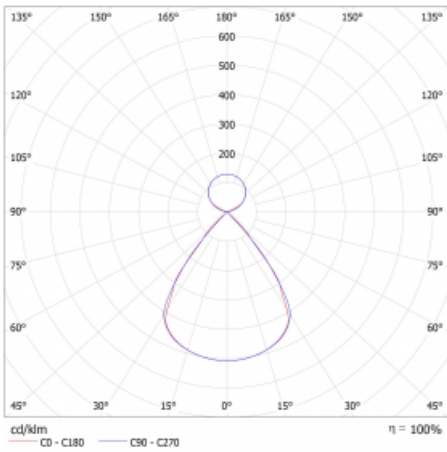

Type of installation	Suspended
Light distribution	Direct-indirect clear plexi
Luminaire shape	Linear
Colour of the luminaires	Black
Material	Aluminium
Lifetime	L80/B20 50 000 hours
Warranty	60 months
Description of luminaires	Luminaire suspended
item description	D/I - 66/34
Dimensions	561 mm × 47 mm × 69 mm
Light source	LED MODUL
Type of optical system	Plastic louvre low UGR
Luminous flux	1750 lm ± 10 %
Colour Temperature	3000 K warm white
Luminous efficacy	137 lm/W
MacAdam Light source	3
Colour rendering index	80
UGR max. X=4H Y=8H, $\rho=70,50,20$	13.8

## Technical drawing

Luminaire power input 12.8 W  $\pm$  10 %

Connection of the luminaires Electronic ballast non-dimmable

Electrical voltage 220-240V

Frequency 50/60Hz

⊕ CE IP 20

## Curve