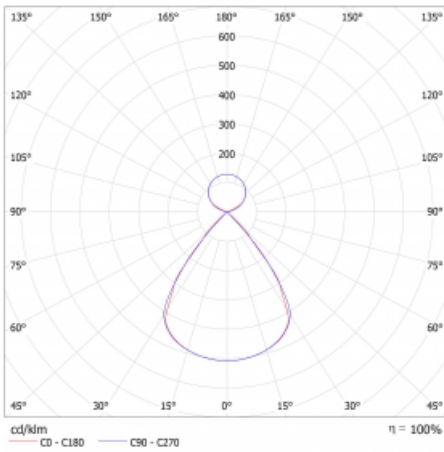

Type of installation	Suspended
Light distribution	Direct-indirect clear plexi
Luminaire shape	Linear
Colour of the luminaires	Black
Material	Aluminium
Lifetime	L80/B20 50 000 hours
Warranty	60 months
Description of luminaires	Luminaire suspended
Dimensions	561 mm × 47 mm × 69 mm
Light source	LED MODUL
Type of optical system	Plastic louvre low UGR
Luminous flux	1450 lm ± 10 %
Colour Temperature	4000 K cool white
Luminous efficacy	146 lm/W
MacAdam Light source	3
Colour rendering index	80
UGR max. X=4H Y=8H, ρ=70,50,20	13.1

## Technical drawing

Luminaire power input 9.9 W  $\pm$  10 %

Connection of the luminaires Electronic ballast non-dimmable

Electrical voltage 220-240V

Frequency 50/60Hz

⊕ CE IP 20

## Curve