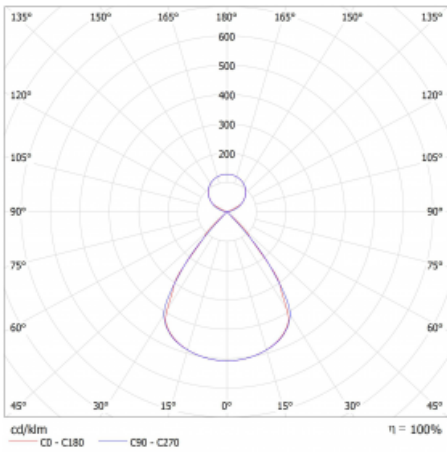

Type of installation	Suspended
Light distribution	Direct-indirect clear plexi
Luminaire shape	Linear
Colour of the luminaires	White
Material	Aluminium
Lifetime	L80/B20 50 000 hours
Warranty	60 months
Description of luminaires	Luminaire suspended
Dimensions	561 mm × 47 mm × 69 mm
Light source	LED MODUL
Type of optical system	Plastic louvre low UGR
Luminous flux	1390 lm ± 10 %
Colour Temperature	3000 K warm white
Luminous efficacy	140 lm/W
MacAdam Light source	3
Colour rendering index	80
UGR max. X=4H Y=8H, ρ=70,50,20	13

## Technical drawing

Luminaire power input 9.9 W  $\pm$  10 %

Connection of the luminaires Electronic ballast non-dimmable

Electrical voltage 220-240V

Frequency 50/60Hz

⊕ CE IP 20

## Curve