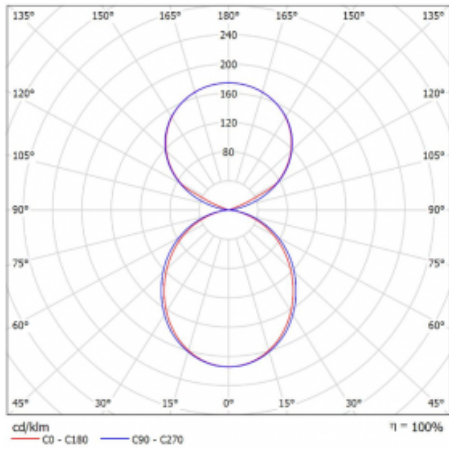

Curve

Luminaire power input* 89.8 W

Connection of the luminaires ON/OFF + 3h emergency

Electrical voltage 220-240V

Frequency 50/60Hz

⊕ CE IP 20

*±10 %