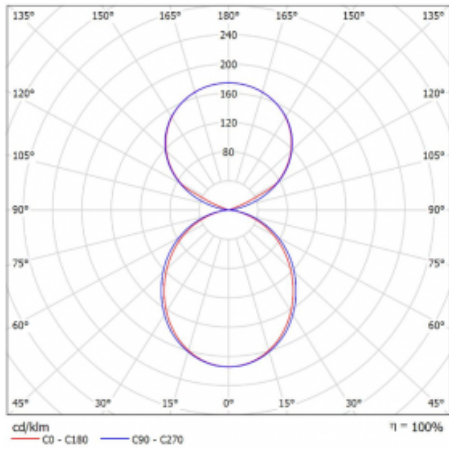

Curve

Luminaire power input 56.5 W ± 10 %

Connection of the luminaires Electronic ballast non-dimmable

Electrical voltage 220-240V

Frequency 50/60Hz

⊕ CE IP 20