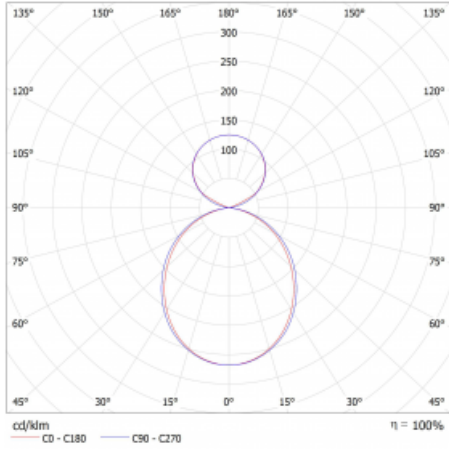

Curve

Luminaire power input 30.2 W $\pm$ 10 %

Connection of the luminaires Electronic ballast non-dimmable with 3h emergency

Electrical voltage 220-240V

Frequency 50/60Hz

CE IP 20