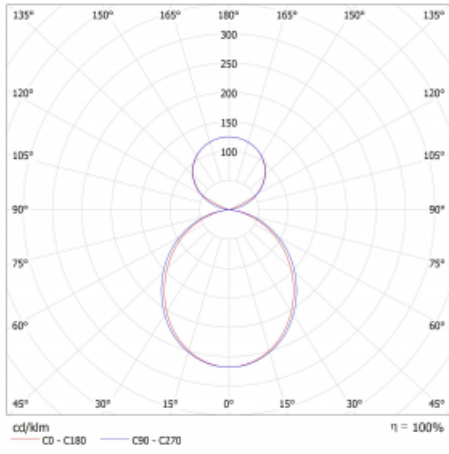

Curve

Luminaire power input* 30.2 W

Connection of the luminaires ON/OFF + 1h emergency

Electrical voltage 220-240V

Frequency 50/60Hz

⊕ CE IP 20

*±10 %