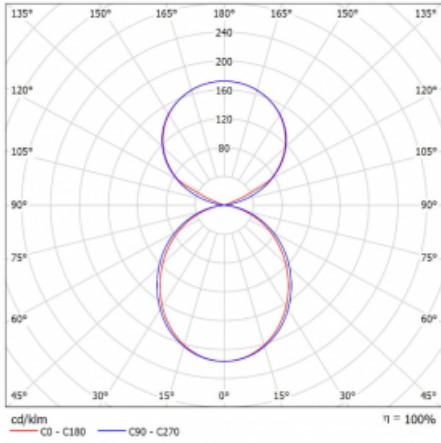

Curve

Luminaire power input 78.7 W ± 10 %

Connection of the luminaires Electronic ballast non-dimmable

Electrical voltage 220-240V

Frequency 50/60Hz

⊕ CE IP 20