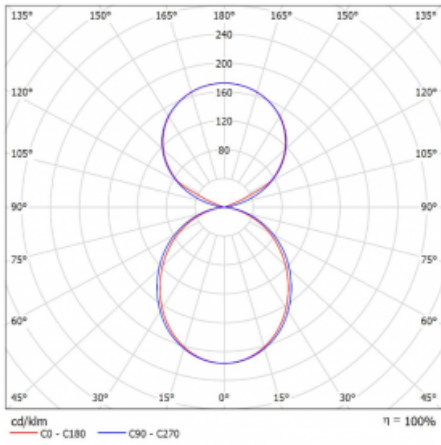

Curve

Luminaire power input 78.7 W ± 10 %

Connection of the luminaires Electronic ballast non-dimmable

Electrical voltage 220-240V

Frequency 50/60Hz

⊕ CE IP 20