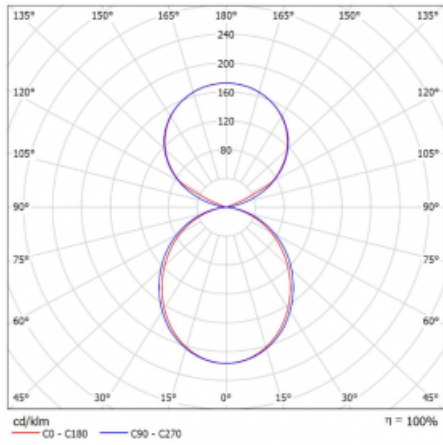

# Lina45-S

145S-5C1K-35GHD/840, S

EPD®

Imagine a linear luminaire that can satisfy all your needs: it meets UGR, has high efficiency and you can build it to your specifications. And it looks great too. The Lina45-S offers opal, microprism and optical grille variants, so it can easily meet both UGR under 19 at 4300 lm luminous flux. It is a great solution for visually demanding spaces, as it even meets UGR under 16 in some variants. In addition, you can complement the modular luminaire with a Vali55 relay module, a Rundo circular luminaire or 2 - 3 CUBE reflectors. The indirect lighting component is provided by a clear plexiglass module or a batwing diffuser, which creates a more even illumination of the ceiling. A welcome feature is also the possibility of a curtain at the joint of the profiles, which are also fitted with caps to prevent even minimal draughts. The individual segments are easily connected using connectors and plugged into 230 V.

Type of installation	Suspended
Light distribution	Direct-indirect clear plexi
Luminaire shape	Linear
Colour of the luminaires	Silver
Material	Aluminium
Lifetime	L80/B20 50 000 hours
Warranty	60 months
Description of luminaires	Luminaire suspended
item description	D/I - 54/46
Dimensions	1964 mm × 47 mm × 69 mm
Light source	LED MODUL
Type of optical system	Opal diffuser
Luminous flux	12680 lm ± 10 %
Colour Temperature	4000 K cool white
Luminous efficacy	161 lm/W
MacAdam Light source	3
Colour rendering index	80
UGR max. X=4H Y=8H, $\rho=70,50,20$	24.1

## Curve

Luminaire power input 78.7 W  $\pm$  10 %

Connection of the luminaires DALI dimmable

Electrical voltage 220-240V

Frequency 50/60Hz

⊕ CE IP 20