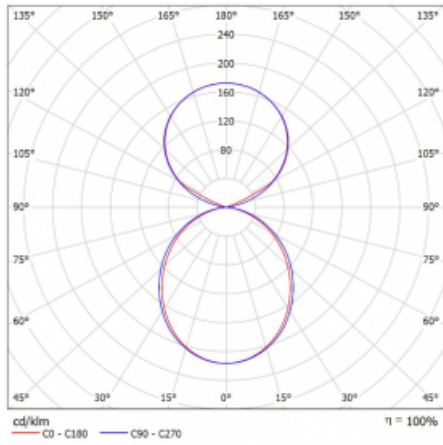

# Lina45-S

145S-5C1K-35GHD/840, B

**EPD<sup>®</sup>**

Imagine a linear luminaire that can satisfy all your needs: it meets UGR, has high efficiency and you can build it to your specifications. And it looks great too. The Lina45-S offers opal, microprism and optical grille variants, so it can easily meet both UGR under 19 at 4300 lm luminous flux. It is a great solution for visually demanding spaces, as it even meets UGR under 16 in some variants. In addition, you can complement the modular luminaire with a Vali55 relay module, a Rundo circular luminaire or 2 - 3 CUBE reflectors. The indirect lighting component is provided by a clear plexiglass module or a batwing diffuser, which creates a more even illumination of the ceiling. A welcome feature is also the possibility of a curtain at the joint of the profiles, which are also fitted with caps to prevent even minimal draughts. The individual segments are easily connected using connectors and plugged into 230 V.

Type of installation	Suspended
Light distribution	Direct-indirect clear plexi
Luminaire shape	Linear
Colour of the luminaires	Black
Material	Aluminium
Lifetime	L80/B20 50 000 hours
Warranty	60 months
Description of luminaires	Luminaire suspended
item description	D/I - 54/46
Dimensions	1964 mm × 47 mm × 69 mm
Light source	LED MODUL
Type of optical system	Opal diffuser
Luminous flux	12680 lm ± 10 %
Colour Temperature	4000 K cool white
Luminous efficacy	161 lm/W
MacAdam Light source	3
Colour rendering index	80
UGR max. X=4H Y=8H, $\rho=70,50,20$	24.1

## Curve

Luminaire power input 78.7 W  $\pm$  10 %

Connection of the luminaires DALI dimmable

Electrical voltage 220-240V

Frequency 50/60Hz

  IP 20