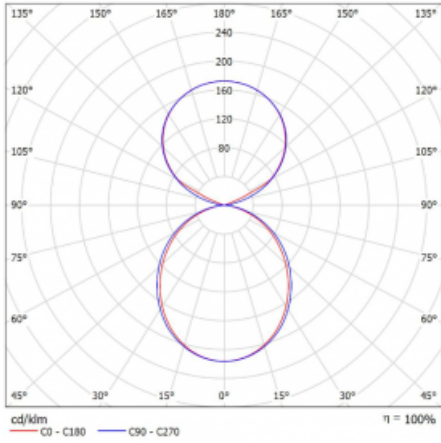

Curve

Luminaire power input 78.7 W ± 10 %

Connection of the luminaires DALI dimmable

Electrical voltage 220-240V

Frequency 50/60Hz

⊕ CE IP 20