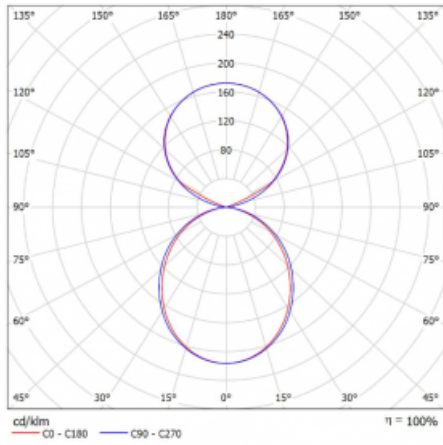

Curve

Luminaire power input 49.5 W ± 10 %

Connection of the luminaires Electronic ballast non-dimmable with 3h emergency

Electrical voltage 220-240V

Frequency 50/60Hz

⊕ CE IP 20