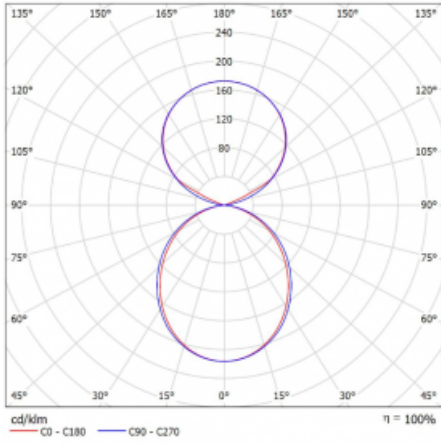

Curve

Luminaire power input* 49.5 W

Connection of the luminaires ON/OFF + 1h emergency

Electrical voltage 220-240V

Frequency 50/60Hz

⊕ CE IP 20

*±10 %