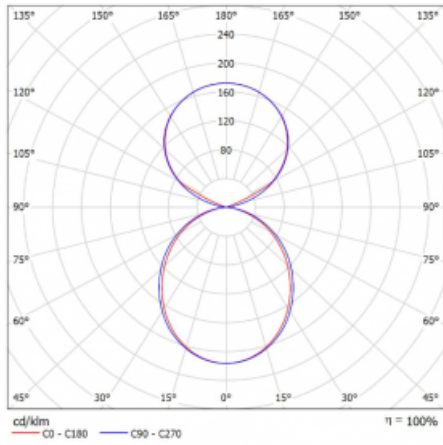

Curve

Luminaire power input 49.5 W ± 10 %

Connection of the luminaires Electronic ballast non-dimmable with 1h emergency

Electrical voltage 220-240V

Frequency 50/60Hz

⊕ CE IP 20