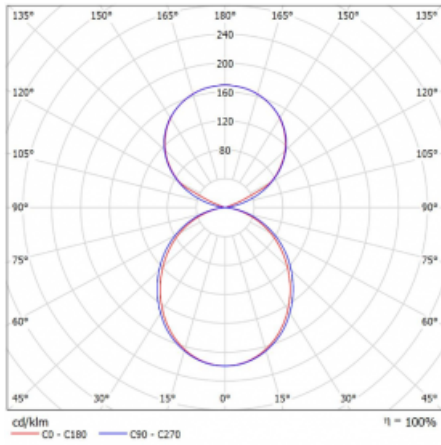

Curve

Luminaire power input 67.4 W ± 10 %

Connection of the luminaires Electronic ballast non-dimmable with 3h emergency

Electrical voltage 220-240V

Frequency 50/60Hz

⊕ CE IP 20