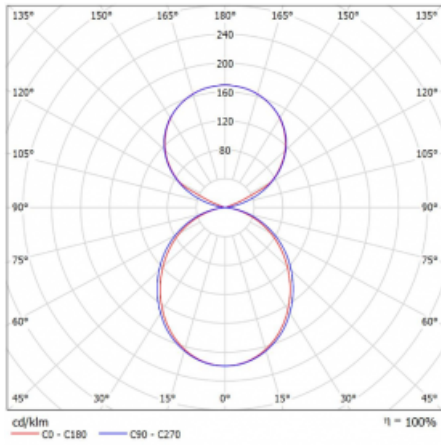

Curve

Luminaire power input 67.4 W ± 10 %

Connection of the luminaires Electronic ballast non-dimmable

Electrical voltage 220-240V

Frequency 50/60Hz

⊕ CE IP 20