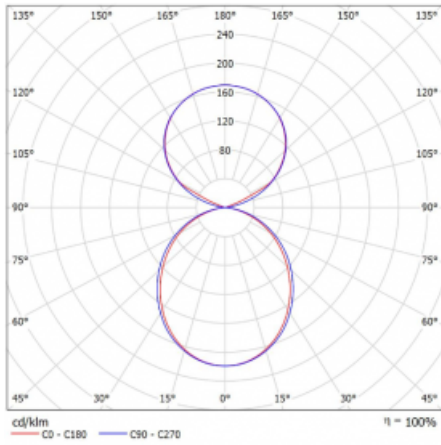

Curve

Luminaire power input 67.4 W $\pm$ 10 %

Connection of the luminaires Electronic ballast non-dimmable

Electrical voltage 220-240V

Frequency 50/60Hz

⊕ CE IP 20