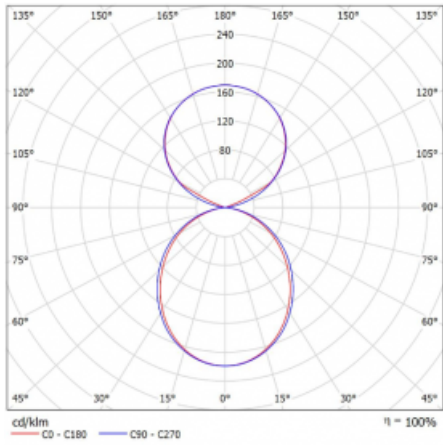

Curve

Luminaire power input 42.4 W ± 10 %

Connection of the luminaires Electronic ballast non-dimmable

Electrical voltage 220-240V

Frequency 50/60Hz

⊕ CE IP 20