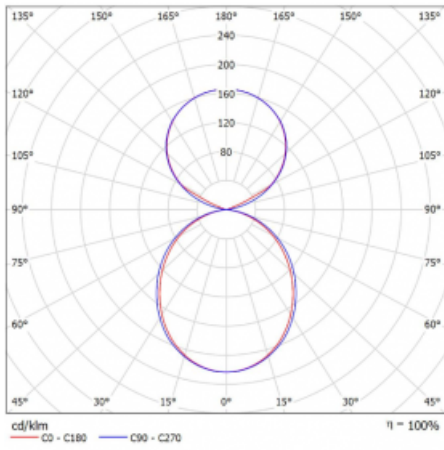

Curve

Luminaire power input 55.7 W ± 10 %

Connection of the luminaires Electronic ballast non-dimmable with 1h emergency

Electrical voltage 220-240V

Frequency 50/60Hz

⊕ CE IP 20