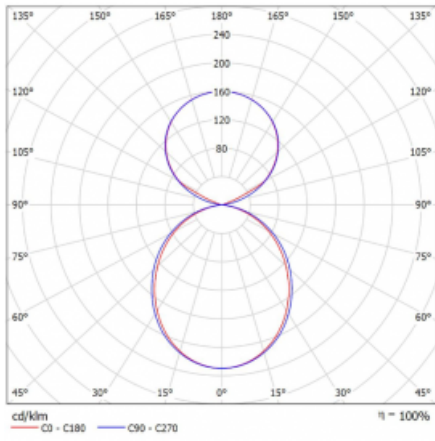

Curve

Luminaire power input* 43.6 W

Connection of the luminaires ON/OFF + 3h emergency

Electrical voltage 220-240V

Frequency 50/60Hz

⊕ CE IP 20

*±10 %