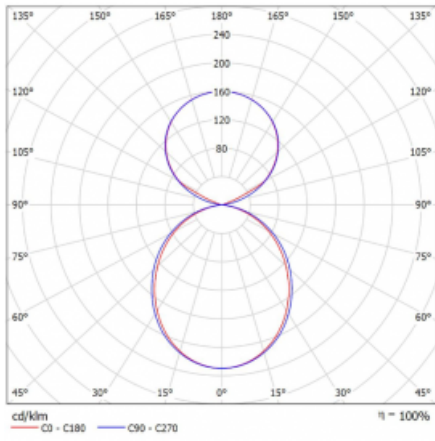

Curve

Luminaire power input 43.6 W ± 10 %

Connection of the luminaires Electronic ballast non-dimmable

Electrical voltage 220-240V

Frequency 50/60Hz

⊕ CE IP 20