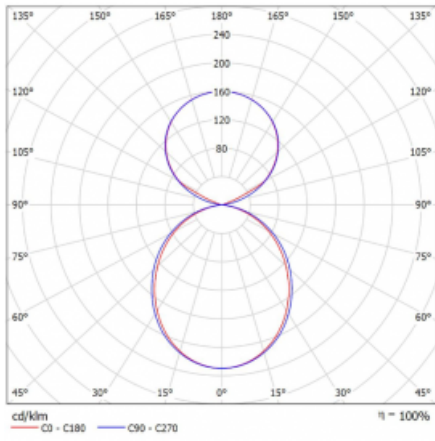

Curve

Luminaire power input* 27.4 W

Connection of the luminaires ON/OFF + 1h emergency

Electrical voltage 220-240V

Frequency 50/60Hz

⊕ CE IP 20

*±10 %