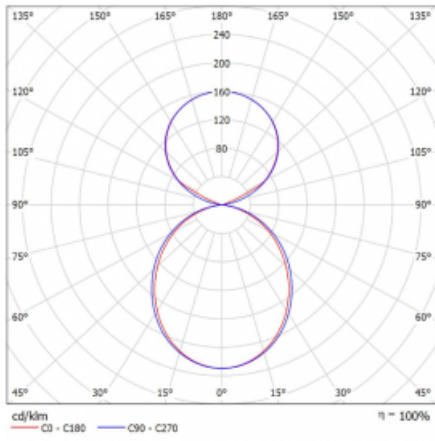

Curve

Luminaire power input 27.4 W $\pm$ 10 %

Connection of the luminaires Electronic ballast non-dimmable with 1h emergency

Electrical voltage 220-240V

Frequency 50/60Hz

⊕ CE IP 20