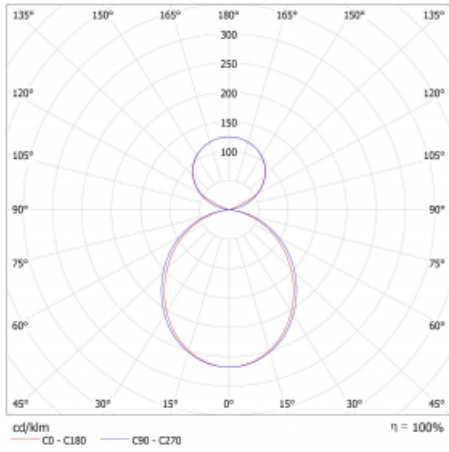

Curve

Luminaire power input 15.1 W ± 10 %

Connection of the luminaires Electronic ballast non-dimmable with 3h emergency

Electrical voltage 220-240V

Frequency 50/60Hz

⊕ CE IP 20