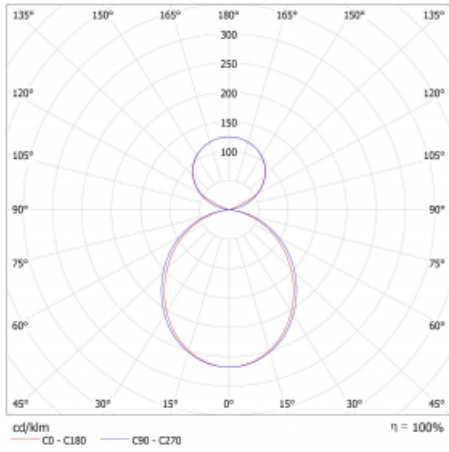

Curve

Luminaire power input* 15.1 W

Connection of the luminaires ON/OFF

Electrical voltage 220-240V

Frequency 50/60Hz

⊕ CE IP 20

*±10 %