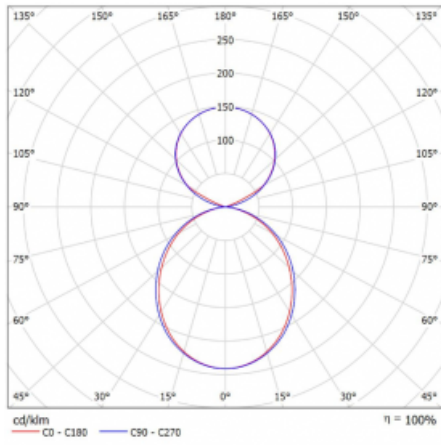

Curve

Luminaire power input 31.7 W ± 10 %

Connection of the luminaires Electronic ballast non-dimmable

Electrical voltage 220-240V

Frequency 50/60Hz

⊕ CE IP 20