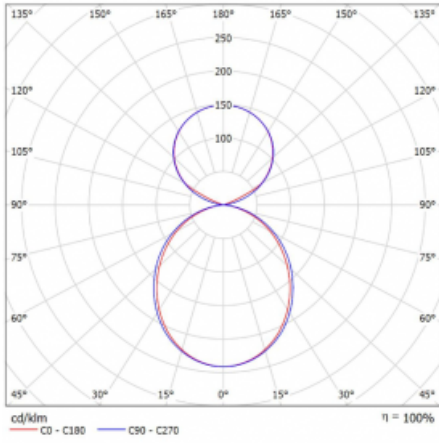

Curve

Luminaire power input 31.7 W ± 10 %

Connection of the luminaires Electronic ballast non-dimmable

Electrical voltage 220-240V

Frequency 50/60Hz

⊕ CE IP 20