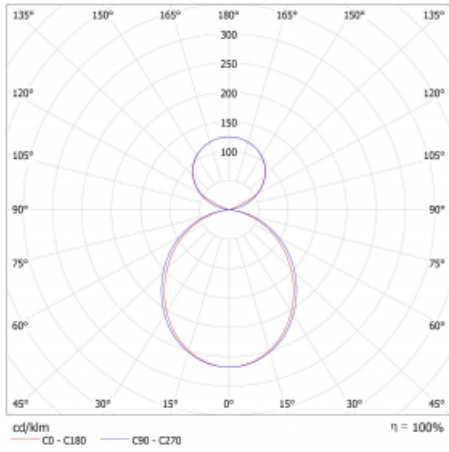

Curve

Luminaire power input* 10.9 W

Connection of the luminaires DALI

Electrical voltage 220-240V

Frequency 50/60Hz

⊕ CE IP 20

*±10 %