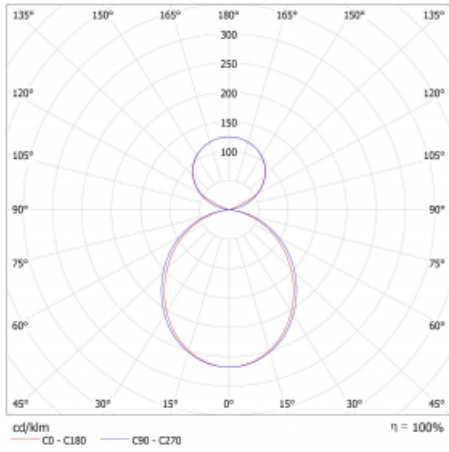

Curve

Luminaire power input   12.2 W ± 10 %

Connection of the luminaires   DALI dimmable

Electrical voltage   220-240V

Frequency   50/60Hz

⊕ CE IP 20