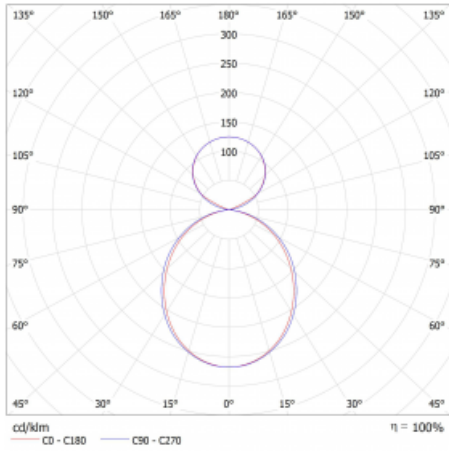

Curve

Luminaire power input 7.4 W ± 10 %

Connection of the luminaires Electronic ballast non-dimmable

Electrical voltage 220-240V

Frequency 50/60Hz

⊕ CE IP 20