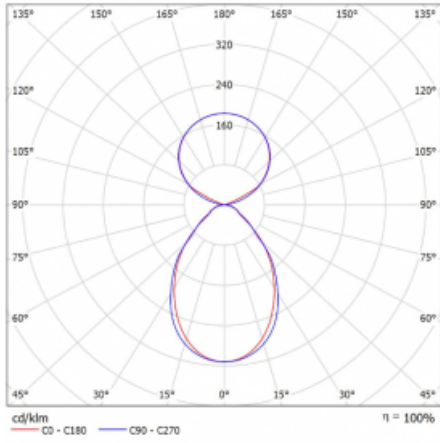

Curve

Luminaire power input 56.5 W ± 10 %

Connection of the luminaires Electronic ballast non-dimmable

Electrical voltage 220-240V

Frequency 50/60Hz

⊕ CE IP 20