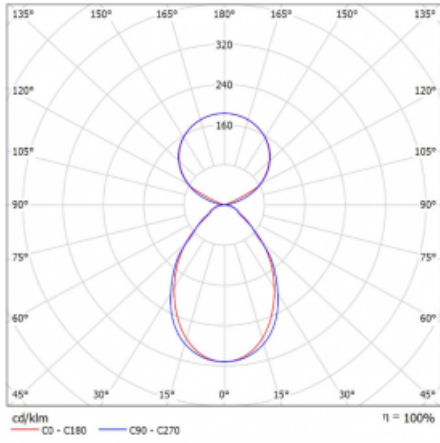

Curve

Luminaire power input 56.5 W ± 10 %

Connection of the luminaires DALI dimmable

Electrical voltage 220-240V

Frequency 50/60Hz

⊕ CE IP 20