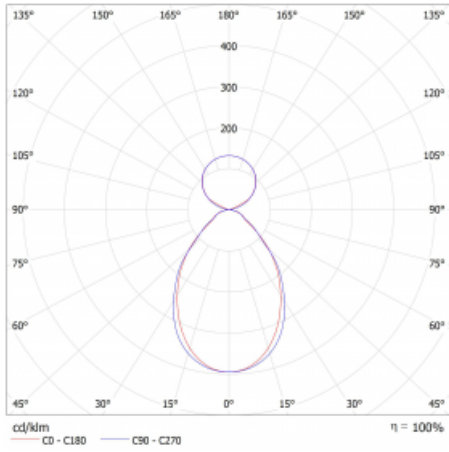

# Lina45-S

145S-5C1I-40GED/830, W

EPD®

Imagine a linear luminaire that can satisfy all your needs: it meets UGR, has high efficiency and you can build it to your specifications. And it looks great too. The Lina45-S offers opal, microprism and optical grille variants, so it can easily meet both UGR under 19 at 4300 lm luminous flux. It is a great solution for visually demanding spaces, as it even meets UGR under 16 in some variants. In addition, you can complement the modular luminaire with a Vali55 relay module, a Rundo circular luminaire or 2 - 3 CUBE reflectors. The indirect lighting component is provided by a clear plexiglass module or a batwing diffuser, which creates a more even illumination of the ceiling. A welcome feature is also the possibility of a curtain at the joint of the profiles, which are also fitted with caps to prevent even minimal draughts. The individual segments are easily connected using connectors and plugged into 230 V.

Type of installation	Suspended
Light distribution	Direct-indirect clear plexi
Luminaire shape	Linear
Colour of the luminaires	White
Material	Aluminium
Lifetime	L80/B20 50 000 hours
Warranty	60 months
Description of luminaires	Luminaire suspended
Dimensions	2244 mm × 47 mm × 69 mm
Light source	LED MODUL
Type of optical system	Microprisma
Luminous flux	4860 lm ± 10 %
Colour Temperature	3000 K warm white
Luminous efficacy	161 lm/W
MacAdam Light source	3
Colour rendering index	80
UGR max. X=4H Y=8H, ρ=70,50,20	16.4

## Curve

Luminaire power input 30.2 W  $\pm$  10 %

Connection of the luminaires DALI dimmable

Electrical voltage 220-240V

Frequency 50/60Hz

 **CE** IP 20