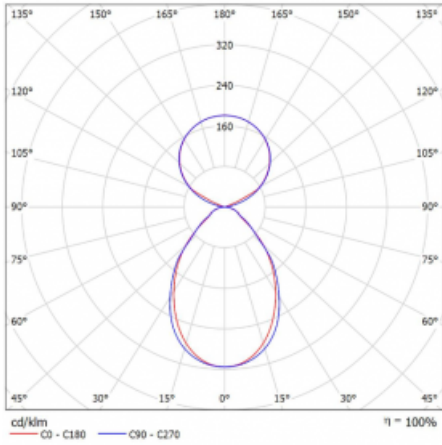

Curve

Luminaire power input* 78.7 W

Connection of the luminaires ON/OFF + 3h emergency

Electrical voltage 220-240V

Frequency 50/60Hz

⊕ CE IP 20

*±10 %