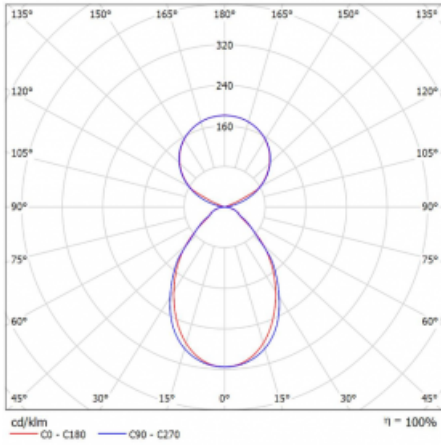

Curve

Luminaire power input 78.7 W ± 10 %

Connection of the luminaires Electronic ballast non-dimmable with 1h emergency

Electrical voltage 220-240V

Frequency 50/60Hz

⊕ CE IP 20