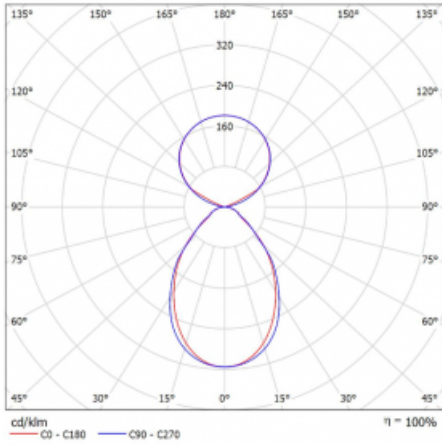

# Lina45-S

145S-5C1I-35GHE/830, B

EPD®

Imagine a linear luminaire that can satisfy all your needs: it meets UGR, has high efficiency and you can build it to your specifications. And it looks great too. The Lina45-S offers opal, microprism and optical grille variants, so it can easily meet both UGR under 19 at 4300 lm luminous flux. It is a great solution for visually demanding spaces, as it even meets UGR under 16 in some variants. In addition, you can complement the modular luminaire with a Vali55 relay module, a Rundo circular luminaire or 2 - 3 CUBE reflectors. The indirect lighting component is provided by a clear plexiglass module or a batwing diffuser, which creates a more even illumination of the ceiling. A welcome feature is also the possibility of a curtain at the joint of the profiles, which are also fitted with caps to prevent even minimal draughts. The individual segments are easily connected using connectors and plugged into 230 V.

Type of installation	Suspended
Light distribution	Direct-indirect clear plexi
Luminaire shape	Linear
Colour of the luminaires	Black
Material	Aluminium
Lifetime	L80/B20 50 000 hours
Warranty	5 years
Description of luminaires	Luminaire suspended
item description	D/I - 52/48
Dimensions	1964 mm × 47 mm × 69 mm
Light source	LED MODUL
Type of optical system	Microprisma
Luminous flux*	11610 lm
Colour Temperature	3000 K warm white
Luminous efficacy	148 lm/W
MacAdam Light source	3
Colour rendering index	80
UGR max. X=4H Y=8H, $\rho=70,50,20$	20

## Curve

Luminaire power input\* 78.7 W

Connection of the luminaires ON/OFF

Electrical voltage 220-240V

Frequency 50/60Hz

⊕ CE IP 20

\* $\pm 10\%$