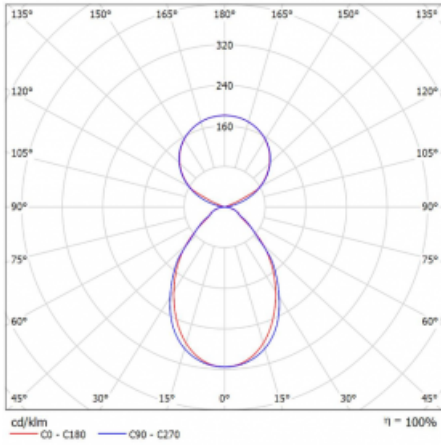

# Lina45-S

145S-5C1I-35GHD/830, W

EPD®

Imagine a linear luminaire that can satisfy all your needs: it meets UGR, has high efficiency and you can build it to your specifications. And it looks great too. The Lina45-S offers opal, microprism and optical grille variants, so it can easily meet both UGR under 19 at 4300 lm luminous flux. It is a great solution for visually demanding spaces, as it even meets UGR under 16 in some variants. In addition, you can complement the modular luminaire with a Vali55 relay module, a Rundo circular luminaire or 2 - 3 CUBE reflectors. The indirect lighting component is provided by a clear plexiglass module or a batwing diffuser, which creates a more even illumination of the ceiling. A welcome feature is also the possibility of a curtain at the joint of the profiles, which are also fitted with caps to prevent even minimal draughts. The individual segments are easily connected using connectors and plugged into 230 V.

Type of installation	Suspended
Light distribution	Direct-indirect clear plexi
Luminaire shape	Linear
Colour of the luminaires	White
Material	Aluminium
Lifetime	L80/B20 50 000 hours
Warranty	60 months
Description of luminaires	Luminaire suspended
item description	D/I - 52/48
Dimensions	1964 mm × 47 mm × 69 mm
Light source	LED MODUL
Type of optical system	Microprisma
Luminous flux	11610 lm ± 10 %
Colour Temperature	3000 K warm white
Luminous efficacy	148 lm/W
MacAdam Light source	3
Colour rendering index	80
UGR max. X=4H Y=8H, $\rho=70,50,20$	20

## Curve

Luminaire power input 78.7 W  $\pm$  10 %

Connection of the luminaires DALI dimmable

Electrical voltage 220-240V

Frequency 50/60Hz

⊕ CE IP 20