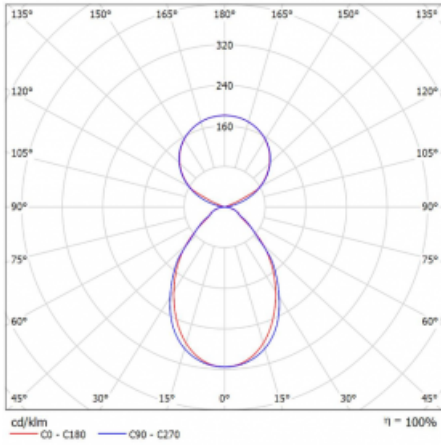

Curve

Luminaire power input* 49.5 W

Connection of the luminaires ON/OFF + 1h emergency

Electrical voltage 220-240V

Frequency 50/60Hz

⊕ CE IP 20

* $\pm 10\%$