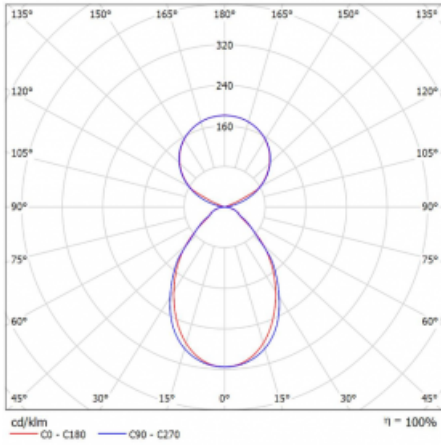

Curve

Luminaire power input 49.5 W ± 10 %

Connection of the luminaires Electronic ballast non-dimmable with 1h emergency

Electrical voltage 220-240V

Frequency 50/60Hz

⊕ CE IP 20