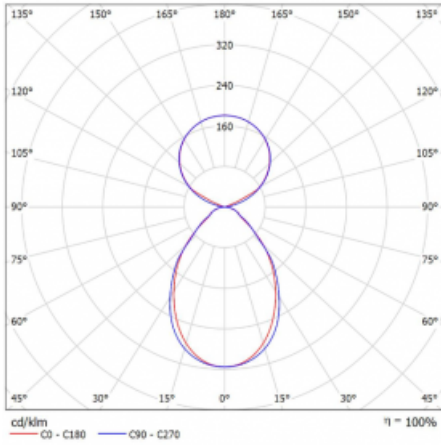

# Lina45-S

145S-5C1I-35GGD/840, W

EPD®

Imagine a linear luminaire that can satisfy all your needs: it meets UGR, has high efficiency and you can build it to your specifications. And it looks great too. The Lina45-S offers opal, microprism and optical grille variants, so it can easily meet both UGR under 19 at 4300 lm luminous flux. It is a great solution for visually demanding spaces, as it even meets UGR under 16 in some variants. In addition, you can complement the modular luminaire with a Vali55 relay module, a Rundo circular luminaire or 2 - 3 CUBE reflectors. The indirect lighting component is provided by a clear plexiglass module or a batwing diffuser, which creates a more even illumination of the ceiling. A welcome feature is also the possibility of a curtain at the joint of the profiles, which are also fitted with caps to prevent even minimal draughts. The individual segments are easily connected using connectors and plugged into 230 V.

Type of installation	Suspended
Light distribution	Direct-indirect clear plexi
Luminaire shape	Linear
Colour of the luminaires	White
Material	Aluminium
Lifetime	L80/B20 50 000 hours
Warranty	5 years
Description of luminaires	Luminaire suspended
item description	D/I - 52/48
Dimensions	1964 mm × 47 mm × 69 mm
Light source	LED MODUL
Type of optical system	Microprisma
Luminous flux*	7740 lm
Colour Temperature	4000 K cool white
Luminous efficacy	156 lm/W
MacAdam Light source	3
Colour rendering index	80
UGR max. X=4H Y=8H, $\rho=70,50,20$	18.6

## Curve

Luminaire power input\* 49.5 W

Connection of the luminaires DALI

Electrical voltage 220-240V

Frequency 50/60Hz

⊕ CE IP 20

\* $\pm 10\%$