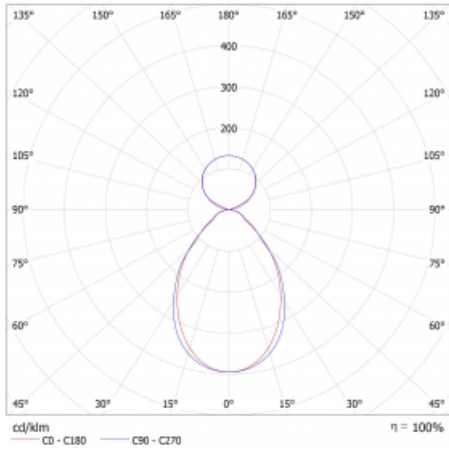

# Lina45-S

145S-5C1I-35GED/830, W

EPD®

Imagine a linear luminaire that can satisfy all your needs: it meets UGR, has high efficiency and you can build it to your specifications. And it looks great too. The Lina45-S offers opal, microprism and optical grille variants, so it can easily meet both UGR under 19 at 4300 lm luminous flux. It is a great solution for visually demanding spaces, as it even meets UGR under 16 in some variants. In addition, you can complement the modular luminaire with a Vali55 relay module, a Rundo circular luminaire or 2 - 3 CUBE reflectors. The indirect lighting component is provided by a clear plexiglass module or a batwing diffuser, which creates a more even illumination of the ceiling. A welcome feature is also the possibility of a curtain at the joint of the profiles, which are also fitted with caps to prevent even minimal draughts. The individual segments are easily connected using connectors and plugged into 230 V.

Type of installation	Suspended
Light distribution	Direct-indirect clear plexi
Luminaire shape	Linear
Colour of the luminaires	White
Material	Aluminium
Lifetime	L80/B20 50 000 hours
Warranty	60 months
Description of luminaires	Luminaire suspended
Dimensions	1964 mm × 47 mm × 69 mm
Light source	LED MODUL
Type of optical system	Microprisma
Luminous flux	4210 lm ± 10 %
Colour Temperature	3000 K warm white
Luminous efficacy	155 lm/W
MacAdam Light source	3
Colour rendering index	80
UGR max. X=4H Y=8H, ρ=70,50,20	16.5

## Curve

Luminaire power input 27.2 W  $\pm$  10 %

Connection of the luminaires DALI dimmable

Electrical voltage 220-240V

Frequency 50/60Hz

  IP 20