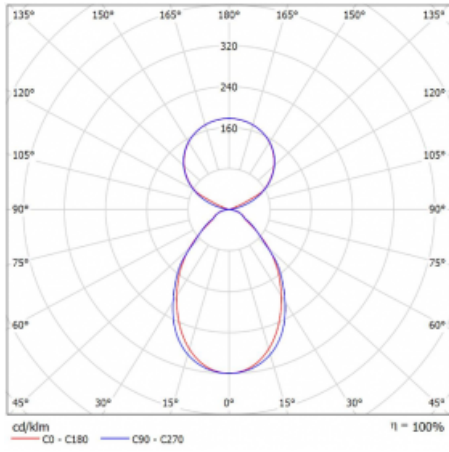

Curve

Luminaire power input 67.4 W ± 10 %

Connection of the luminaires Electronic ballast non-dimmable with 1h emergency

Electrical voltage 220-240V

Frequency 50/60Hz

⊕ CE IP 20