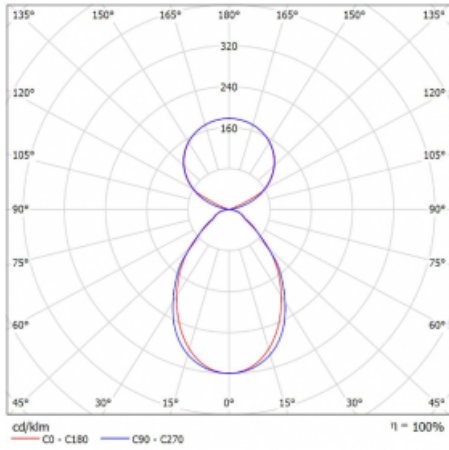

Curve

Luminaire power input* 42.4 W

Connection of the luminaires ON/OFF + 1h emergency

Electrical voltage 220-240V

Frequency 50/60Hz

⊕ CE IP 20

*±10 %